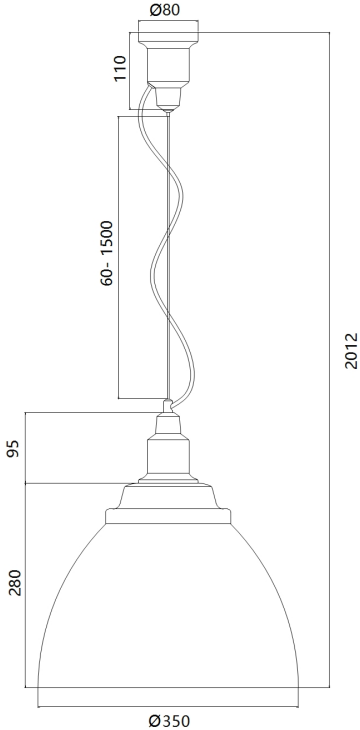

Instruction

Collection: PENDANT
Series: BELLEVUE
Model: P535PL-01W
Ceiling

1

3

2

6

7

8

9

95

280

Ø350

60-1500

110

Ø80

2012