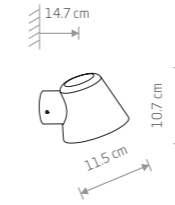

OTTAWA
painted aluminum, glass

9562
1xGU10, max 35W
IP44

SOUL
painted aluminum, glass

9555
1xGU10, max 35W
IP44

OTTAWA
painted aluminum, glass

9561
1xGU10, max 35W
IP44

SOUL
painted aluminum, glass

9557
1xGU10, max 35W
IP44

OTTAWA
painted aluminum, glass

9563
1xGU10, max 35W
IP44

SOUL 9557