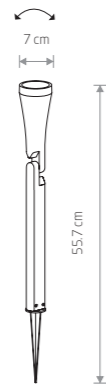

OTTAWA
painted aluminum, glass

9562
1xGU10, max 35W
IP44

SOUL
painted aluminum, glass

9555
1xGU10, max 35W
IP44

OTTAWA
painted aluminum, glass

9561
1xGU10, max 35W
IP44

SOUL
painted aluminum, glass

9557
1xGU10, max 35W
IP44

OTTAWA
painted aluminum, glass

9563
1xGU10, max 35W
IP44

SOUL 9557