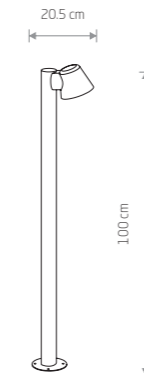

OTTAWA
painted aluminum, glass

9562
1xGU10, max 35W
IP44

SOUL
painted aluminum, glass

9555
1xGU10, max 35W
IP44

OTTAWA
painted aluminum, glass

9561
1xGU10, max 35W
IP44

SOUL
painted aluminum, glass

9557
1xGU10, max 35W
IP44

OTTAWA
painted aluminum, glass

9563
1xGU10, max 35W
IP44

SOUL 9557