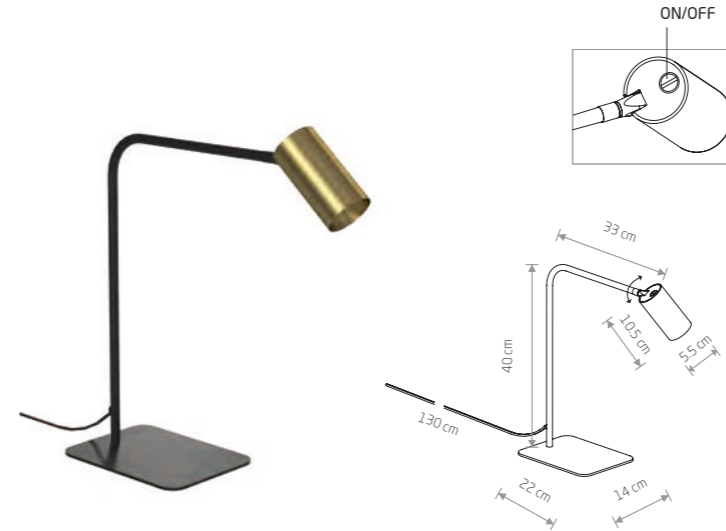

MONO 7712

MONO

painted steel, plastic ABS

7705 7708

7715 7718

2xGU10, max 10W only LED

solid brass, painted steel, plastic ABS

7712

2xGU10, max 10W only LED

MONO 7710

MONO 7711

MONO

painted steel, plastic ABS

7703 7706

7713 7716

1xGU10, max 10W only LED

solid brass, painted steel, plastic ABS

7710

1xGU10, max 10W only LED

MONO

painted steel, plastic ABS

7704 7707

7714 7717

1xGU10, max 10W only LED

solid brass, painted steel, plastic ABS

7711

1xGU10, max 10W only LED