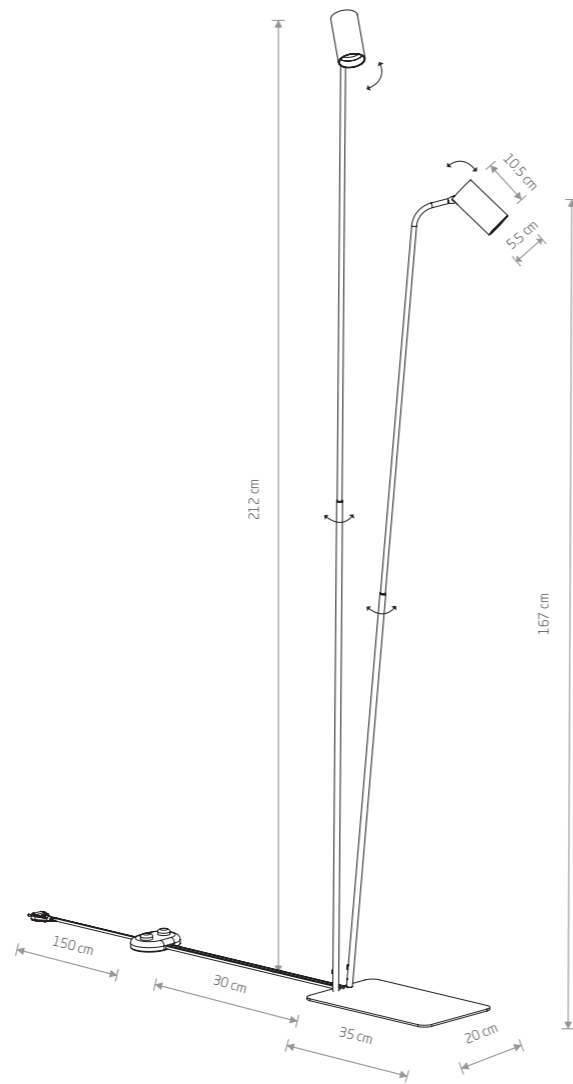

MONO 7712

MONO

painted steel, plastic ABS

7705 7708

7715 7718

2xGU10, max 10W only LED

solid brass, painted steel, plastic ABS

7712

2xGU10, max 10W only LED

MONO 7710

MONO 7711

MONO

painted steel, plastic ABS

7703 7706

7713 7716

1xGU10, max 10W only LED

solid brass, painted steel, plastic ABS

7710

1xGU10, max 10W only LED

MONO

painted steel, plastic ABS

7704 7707

7714 7717

1xGU10, max 10W only LED

solid brass, painted steel, plastic ABS

7711

1xGU10, max 10W only LED