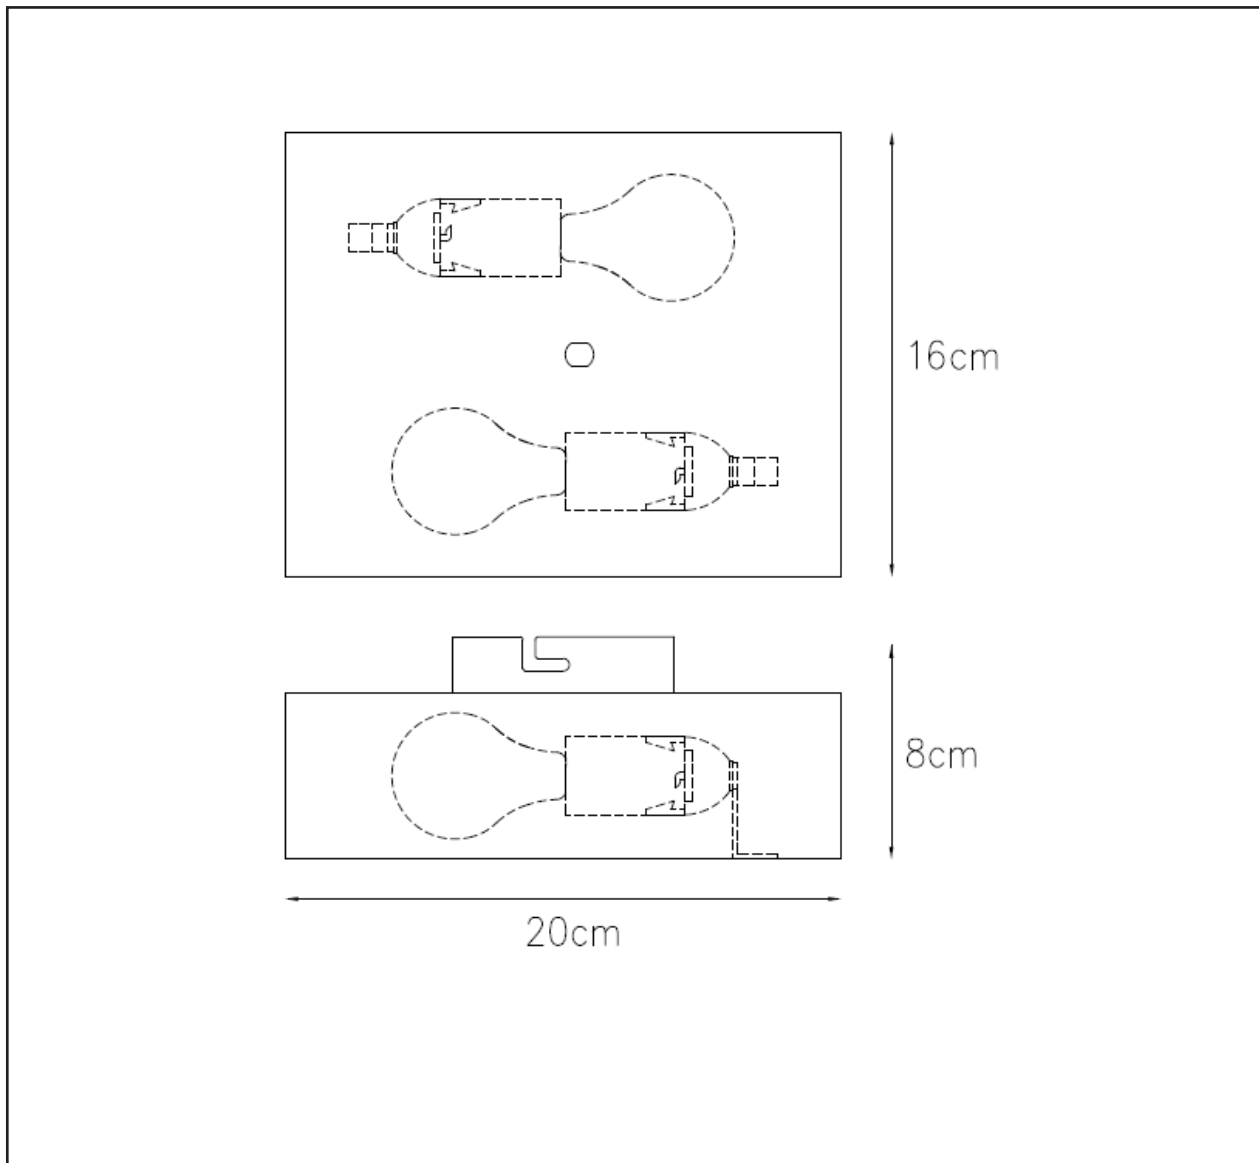

LUCIDE

GENERAL SPECIFICATIONS

RECOMMENDED LUCIDE LIGHT SOURCE

49022/04/67
Light source dimmable : No
Light source incl. : No

General

Dimensions LxWxH : 16 cm x 20 cm x 8 cm
Height minimum :
Height maximum :
Dimensions shade LxWxH :
Main material : Metal
Ceiling rose material :
Color : outside black/inside gold
Style : Modern
Shape :
Weight : 0,83 kg
Warranty : 2 years

Product specifications

Dimmable : No
Light direction :
Adjustable in height :
Directional : Not Directional
Cable : No Cable length :
Sensor : No
Control : Light Switch
Control
IP-Class : 20
Electric class : 1
Light source including : No
Lamp socket : E14
Light source number : 2
Power requirements : 220-240V~50Hz
Bulb type & maximum wattage : E14- max.9W

For more specifications of this product please visit

www.lucide.co

LUCIDE

TECHNICAL DRAWING &
DIMENSIONS

OVALIS

Item number : 12222/02/30

EAN code :5411212126894

For more specifications, dimensions please visit