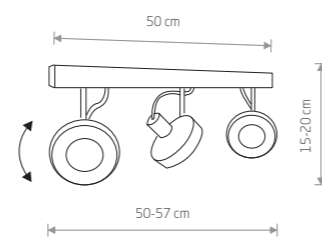

■ 9603 ■ 9598

● 1xGU10 ES111, max 75W

CROSS

■ painted steel, chrome

■ 9602 ■ 9597

● 2xGU10 ES111, max 75W

CROSS

■ painted steel, chrome