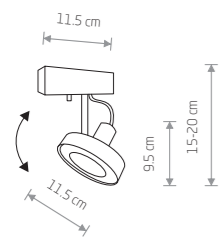

■ 9604 ■ 9600

● 5xGU10 ES111, max 75W

VESPA

■ painted steel, chrome

■ 9595 ■ 8842

● 6xGU10 ES111, max 75W

CROSS

■ painted steel, chrome