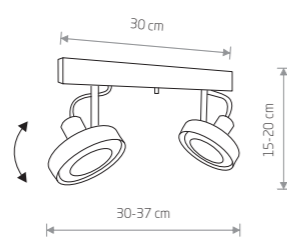

CROSS

■ painted steel, chrome

■ 9602 ■ 9597

● 2xGU10 ES111, max 75W