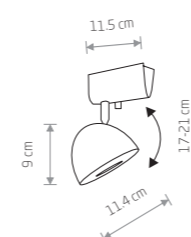

VESPA

■ painted steel, chrome

■ 9594 ■ 8838

● 1xGU10 ES111, max 75W