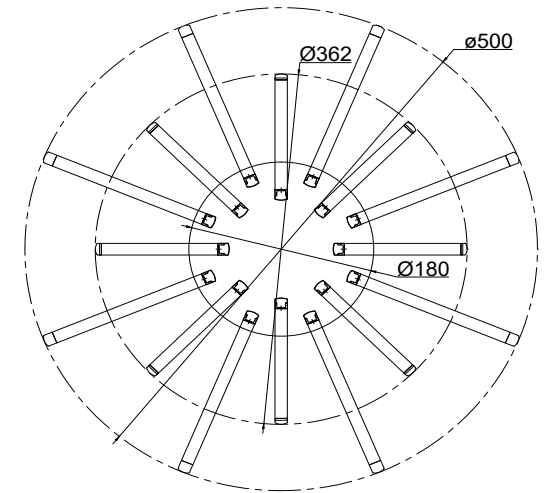

FREYA
TRADITION OF QUALITY

Instruction

FR6046CL-L50CH

MAX 49W
3000 Lumen

Model: FR6046CL-L50CH
Collection: LED
Series: New Series 046

Ceiling Lamps