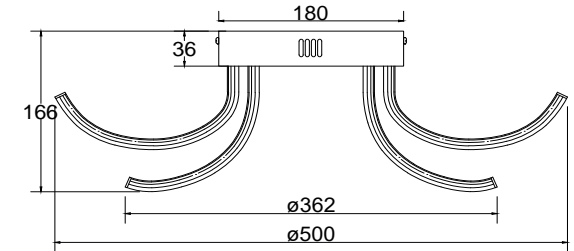

FREYA
TRADITION OF QUALITY

Instruction

FR6046CL-L50CH

MAX 49W
3000 Lumen

Model: FR6046CL-L50CH
Collection: LED
Series: New Series 046

Ceiling Lamps