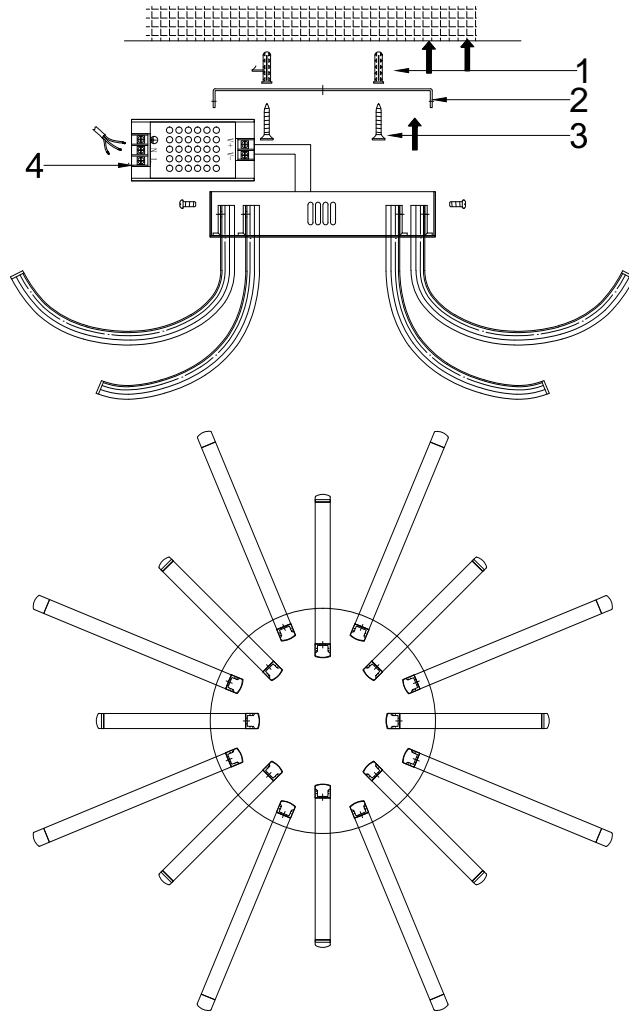

FREYA
TRADITION OF QUALITY

Instruction

FR6046CL-L50CH

MAX 49W
3000 Lumen

Model: FR6046CL-L50CH
Collection: LED
Series: New Series 046

Ceiling Lamps